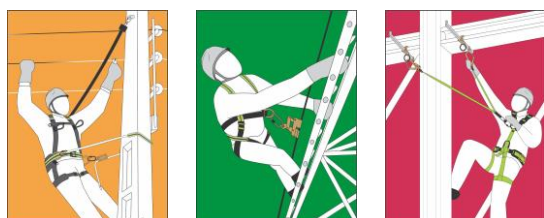

FA 10 217 XX

P. 1 | 2

SAFET'EAR BUCKLE x4

● Sternal | ● Dorsal | ● Lateral

HS CODE
63072090
CARTON SIZE / PCS.
60 x 40 x 24 cm / 12
AET (EU) N°2777/20363-01/E00-00
Satra Technology Europe Ltd., N° 2777, Bracetown Business Park, Clonee, Dublin, D15YN2P, Ireland
MODULE D FI14/14003.02
SGS Fimko Oy, N°0598 Takomotie 8, 00380 HELSINKI, Finland
AET (UKCA) N°AB0321/20390-01/E00-00
Satra Technology Centre, N°0321 Wyndham Way, Telford Way, Kettering Northamptonshire, NN16 8SD, United Kingdom
MODULE D 11 IN14/14003
SGS United Kingdom Ltd., N°0120 Unit 202B, Worle Parkway, Weston-super-Mare, BS22 6WA, United Kingdom

REF.	FA 10 217 00	FA 10 217 01
SIZES	S - L	L - XXL
 KG	----- MAX. 140 KG (VG 11.132)	
CE	EN 361:2002, EN 358:2018	
Attachment	Dorsal (A), Sternal (A), Lateral	
	2 / 4	
MAT.  / 		
MAT.  45 mm	Polyester	
 /  / 	2 / 1 / 2	
+	FALL INDICATORS	
	2.15 KG	2.35 KG