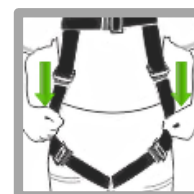

FA 10 217 XX

P. 1 | 2

SAFET'EAR BUCKLE x4

● Sternal | ● Dorsal | ● Lateral

HS CODE
63072090
CARTON SIZE / PCS.
60 x 40 x 24 cm / 12
AET (EU) N°2777/20363-01/E00-00
Satra Technology Europe Ltd., N° 2777, Bracetown Business Park, Clonee, Dublin, D15YN2P, Ireland
MODULE D FI14/14003.02
SGS Fimko Oy, N°0598 Takomotie 8, 00380 HELSINKI, Finland
AET (UKCA) N°AB0321/20390-01/E00-00
Satra Technology Centre, N°0321 Wyndham Way, Telford Way, Kettering Northamptonshire, NN16 8SD, United Kingdom
MODULE D 11 IN14/14003
SGS United Kingdom Ltd., N°0120 Unit 202B, Worle Parkway, Weston-super-Mare, BS22 6WA, United Kingdom

REF.	FA 10 217 00	FA 10 217 01
SIZES	S - L	L - XXL
 KG	----- MAX. 140 KG (VG 11.132)	
CE	EN 361:2002, EN 358:2018	
Attachment	Dorsal (A), Sternal (A), Lateral	
	2 / 4	
MAT.  / 		
MAT.  45 mm	Polyester	
 /  / 	2 / 1 / 2	
+	FALL INDICATORS	
	2.15 KG	2.35 KG