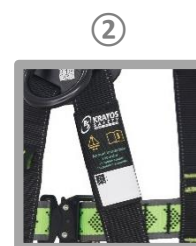

FA 10 217 XX

P. 1 | 2

SAFET'EAR BUCKLE x4

● Sternal | ● Dorsal | ● Lateral

HS CODE
63072090
CARTON SIZE / PCS.
60 x 40 x 24 cm / 12
AET (EU) N°2777/20363-01/E00-00
Satra Technology Europe Ltd., N° 2777, Bracetown Business Park, Clonee, Dublin, D15YN2P, Ireland
MODULE D FI14/14003.02
SGS Fimko Oy, N°0598 Takomotie 8, 00380 HELSINKI, Finland
AET (UKCA) N°AB0321/20390-01/E00-00
Satra Technology Centre, N°0321 Wyndham Way, Telford Way, Kettering Northamptonshire, NN16 8SD, United Kingdom
MODULE D 11 IN14/14003
SGS United Kingdom Ltd., N°0120 Unit 202B, Worle Parkway, Weston-super-Mare, BS22 6WA, United Kingdom

REF.	FA 10 217 00	FA 10 217 01
SIZES	S - L	L - XXL
 KG	----- MAX. 140 KG (VG 11.132)	
CE	EN 361:2002, EN 358:2018	
Attachment	Dorsal (A), Sternal (A), Lateral	
	2 / 4	
MAT.  / 		
MAT.  45 mm	Polyester	
 /  / 	2 / 1 / 2	
+	FALL INDICATORS	
	2.15 KG	2.35 KG