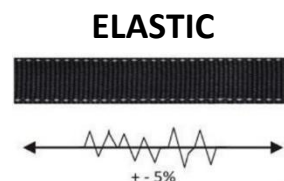

FA 10 217 XX

P. 1 | 2

SAFET'EAR BUCKLE x4

● Sternal | ● Dorsal | ● Lateral

HS CODE
63072090
CARTON SIZE / PCS.
60 x 40 x 24 cm / 12
AET (EU) N°2777/20363-01/E00-00
Satra Technology Europe Ltd., N° 2777, Bracetown Business Park, Clonee, Dublin, D15YN2P, Ireland
MODULE D FI14/14003.02
SGS Fimko Oy, N°0598 Takomotie 8, 00380 HELSINKI, Finland
AET (UKCA) N°AB0321/20390-01/E00-00
Satra Technology Centre, N°0321 Wyndham Way, Telford Way, Kettering Northamptonshire, NN16 8SD, United Kingdom
MODULE D 11 IN14/14003
SGS United Kingdom Ltd., N°0120 Unit 202B, Worle Parkway, Weston-super-Mare, BS22 6WA, United Kingdom

REF.	FA 10 217 00	FA 10 217 01
SIZES	S - L	L - XXL
 KG	----- MAX. 140 KG (VG 11.132)	
CE	EN 361:2002, EN 358:2018	
Attachment	Dorsal (A), Sternal (A), Lateral	
	2 / 4	
MAT.  / 		
MAT.  45 mm	Polyester	
 /  / 	2 / 1 / 2	
+	FALL INDICATORS	
	2.15 KG	2.35 KG